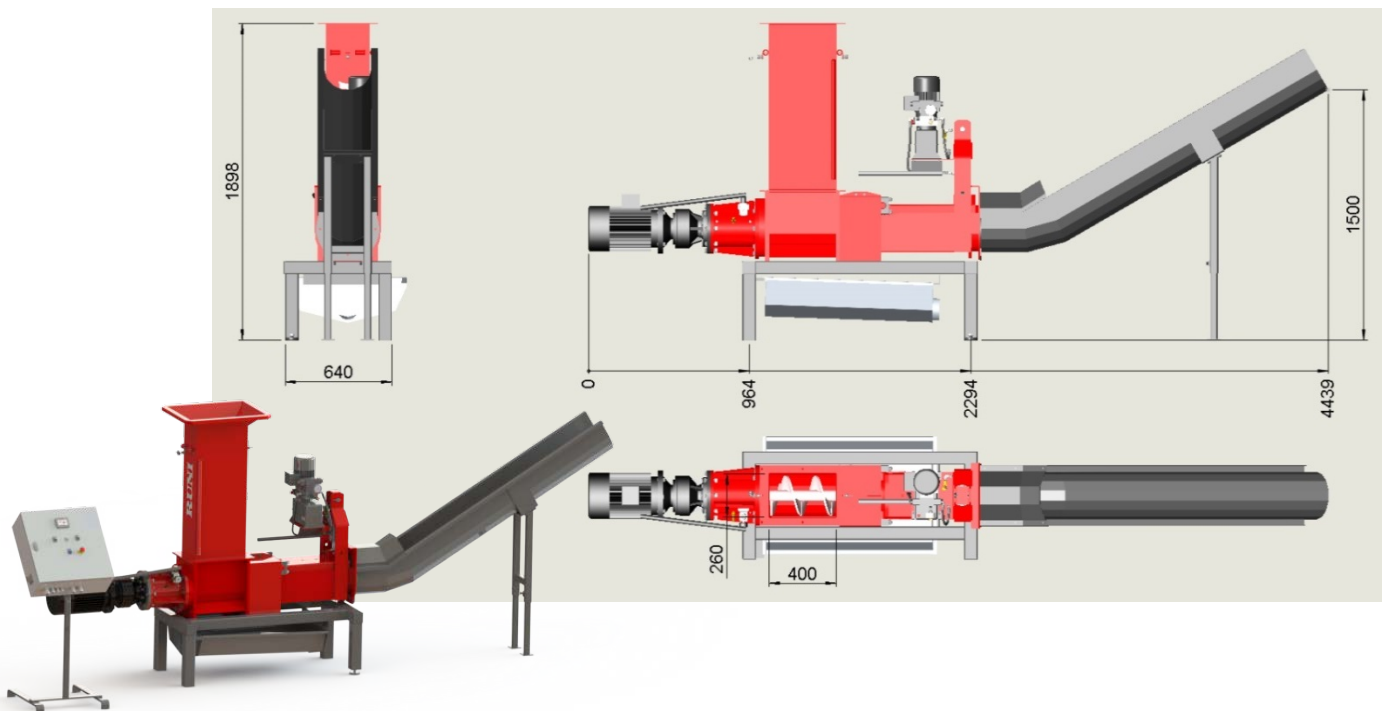

Compacting and separation - defrosted ice cream

Technical data specification for SK240

Dimensional drawing

Subject to technical modifications.

Technical data	Europe	USA
Material	Defrosted ice cream	Defrosted ice cream
Capacity per hour	5000 liter	1350 gallon
Diameter for outlet	240 mm	10 inch
Feed-opening dimension, inlet (standard)	400 x 260 mm	16 x 10 inch
Weight	1000 kg	2200 lbs
Machine dimension (LxWxH) (standard)	4440 x 640 x 1900 mm	175 x 28 x 75 inch
Motor power	Main motor: 5,5 kW Hydraulic pump: 0,55 kW	Main motor: 9 hp (6,6 kW) Hydraulic pump: 0,9 hp (0,66 kW)
Power supply	3 x 400V, 50Hz, 32A	3 x 230V, 60Hz, 40A 3 x 480V, 60Hz, 32A
Marking	CE-approved	CE-approved, UL(only components)

Compacting and separation - defrosted ice cream

Description

Producers of ice cream need to destroy the return goods with surpassed expiry date and faulty productions. RUNI screw compactor handles both destruction, emptying and compacting in one working process, which saves handling and space at the manufacturer. Installation of the compactor close to the production ensures destruction immediately and at the same time transport cost is saved.

Function

When separating the waste stream is split into two. The liquid can run into the drain or in some cases be collected and sold for other purposes like biogas or animal feed. The solid material is so dry that it can be go to incineration at lower cost or be sold for recycling. The completely defrosted ice cream can be fed either manually or with conveyor belt. The liquid is pressed out through a suitable hole matrix and the solids are slowly pushed out of the departure trough. The perforated matrix is in acid resistant stainless steel (AISI316) that can withstand liquid with low pH.

Benefits

- 100% destruction.
- Safe and easy operation with automatic start and stop.
- The surrounding are kept clean.
- Matrix and collection tray in stainless steel (AISI316) to withstand the low pH in many liquids.